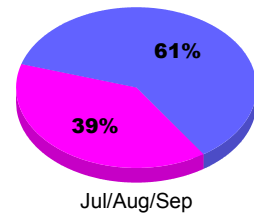

Membership Results
2010-2011

Membership
2009-2010

Month	Net Memb Goal	Actual New Memb	Actual Dropped Memb	Gain/Loss of Memb	Gain/Loss of Memb
Jul/Aug/Sep	-8	51	-70	-19	-14
Totals	-8	51	-70	-19	-14

Membership Results 2010-2011

Goal, New, Dropped, Gain/Loss

Comparison of Membership Gain/Loss

Current Year Compared to the Previous Year

Gender Comparison 2010-2011

■ Male ■ Female