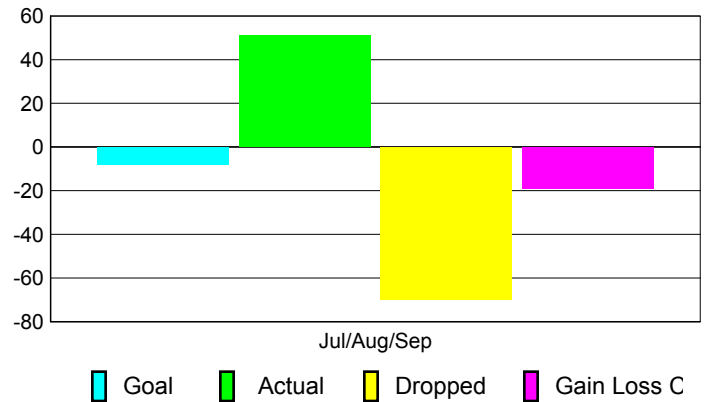

Membership Results 2010-2011

Goal, New, Dropped, Gain/Loss